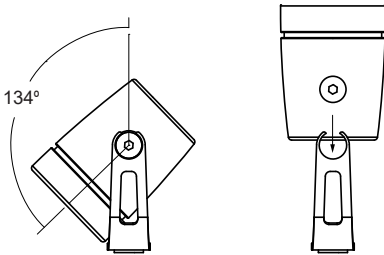

Trunk measurements:
1400mm circumference
Ø450 maximum diameter

LD51

Miniature Surface Mounted Adjustable LED Spotlight

Data sheet - Page 3

Pivot Bracket

Photometrics

Photometric files are included in the design pack which can be downloaded from the LD51 product page on the website.