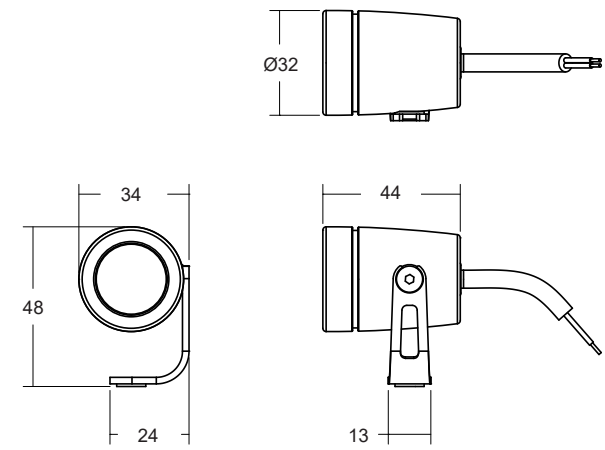

**data shown allows for an ambient temperature of 35°C

LD51

Miniature Surface Mounted Adjustable LED Spotlight

Data sheet - Page 2

Dimensions and Accessories

/CO - Anti Glare Cowl

With the aid of an O-ring the cowl is securely fitted to the LD51. This allows it to be rotated to hide glare.

/SMB - Surface Mount Base

/GS - Ground Spike

The ground spike is manufactured out of stainless steel and then painted to match the LD51 body. The standard length is 250mm.

/TS - Tree Strap

The tree strap allows the LD51 to grip a trunk when tightened. A tilt adjustment of 10deg can be achieved towards the tree to provide a vertical beam.

Trunk measurements:
1400mm circumference
Ø450 maximum diameter

LD51

Miniature Surface Mounted Adjustable LED Spotlight

Data sheet - Page 3

Pivot Bracket

Photometrics

Photometric files are included in the design pack which can be downloaded from the LD51 product page on the website.