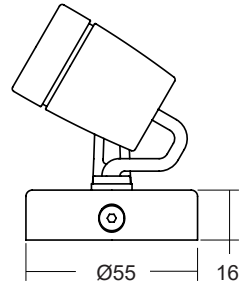

/SMB - Surface Mount Base