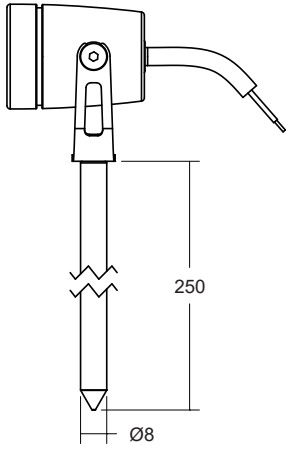

/GS - Ground Spike

The ground spike is manufactured out of stainless steel and then painted to match the LD51 body. The standard length is 250mm.