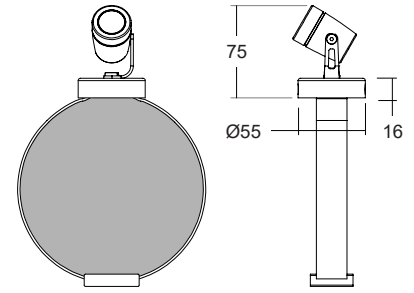

**data shown allows for an ambient temperature of 35°C

LD51

Miniature Surface Mounted Adjustable LED Spotlight

Data sheet - Page 2

Dimensions and Accessories

/CO - Anti Glare Cowl

With the aid of an O-ring the cowl is securely fitted to the LD51. This allows it to be rotated to hide glare.

/SMB - Surface Mount Base

/GS - Ground Spike

The ground spike is manufactured out of stainless steel and then painted to match the LD51 body. The standard length is 250mm.

/TS - Tree Strap

The tree strap allows the LD51 to grip a trunk when tightened. A tilt adjustment of 10deg can be achieved towards the tree to provide a vertical beam.

Trunk measurements:
1400mm circumference
Ø450 maximum diameter

LD51

Miniature Surface Mounted Adjustable LED Spotlight

Data sheet - Page 3

Pivot Bracket

Photometrics

Photometric files are included in the design pack which can be downloaded from the LD51 product page on the website.