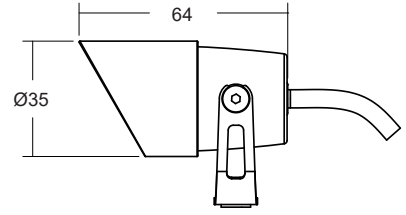

**data shown allows for an ambient temperature of 35°C

LD51

Miniature Surface Mounted Adjustable LED Spotlight

Data sheet - Page 2

Dimensions and Accessories

/CO - Anti Glare Cowl

With the aid of an O-ring the cowl is securely fitted to the LD51. This allows it to be rotated to hide glare.