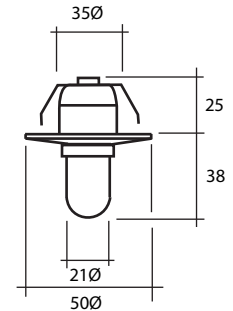

### 10148 Lamp 12V 20W capsule max (GY6.35)

Useful and decorative as a shower light, but works very well as a dressing room style mirror light. IP54 from the front.

### 10158 Lamp 12V 20W capsule max (GY6.35)

Used as a wall or under shelf light as a decorative feature and to provide a very broad wash of diffused halogen light